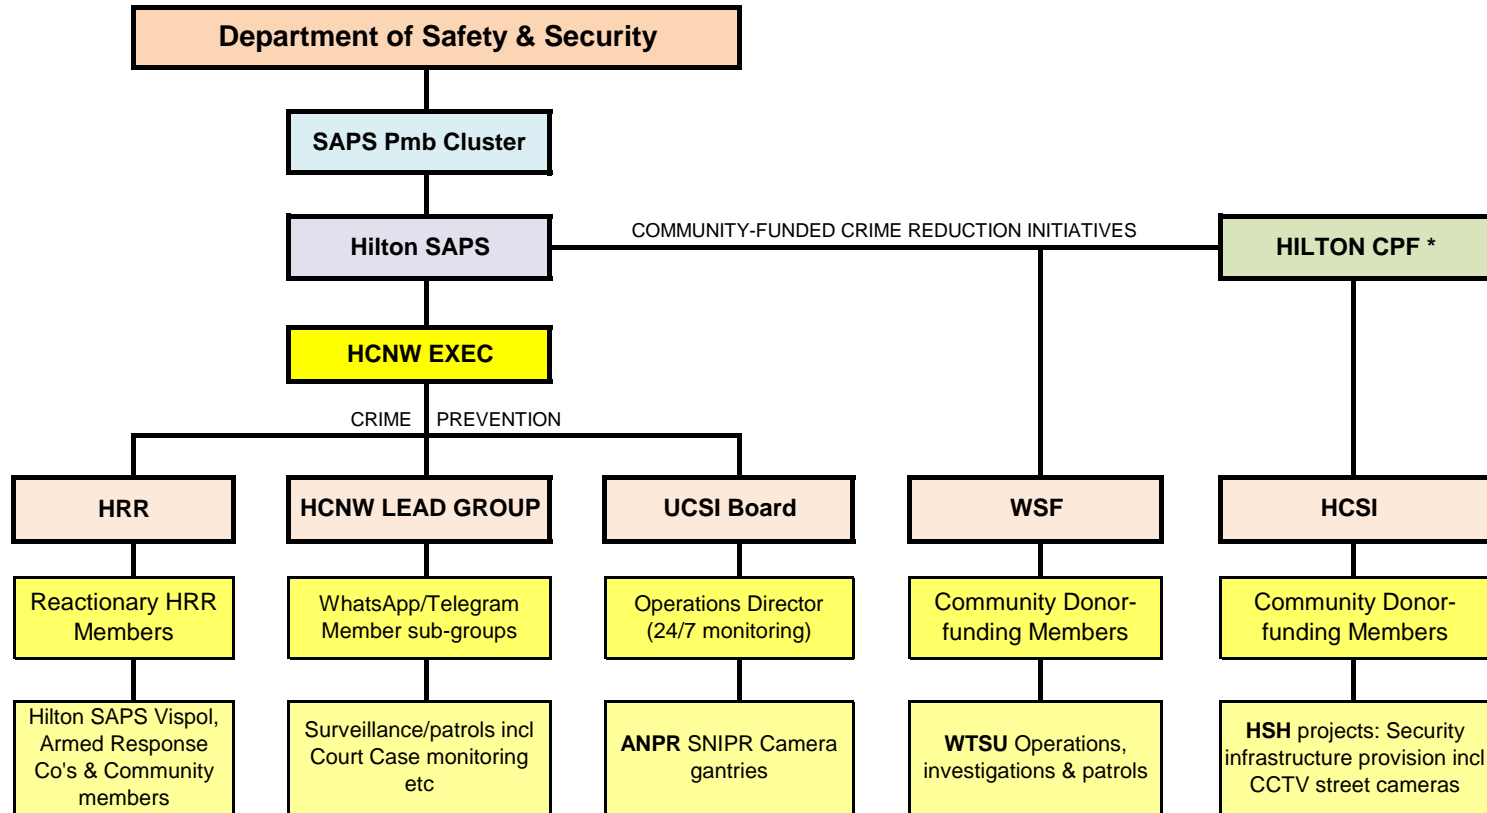

HILTON'S COMMUNITY- BASED SAFETY & SECURITY NETWORK: CURRENT STRUCTURE

* THE HCPF IS A SEPARATE LEGAL BODY WHICH INTERACTS WITH THE HILTON SAPS ON BEHALF OF THE COMMUNITY.

ABBREVIATIONS:

SAPS: SOUTH AFRICAN POLICE SERVICE; **CPF:** COMMUNITY POLICE FORUM; **HCNW:** HILTON COMMUNITY NEIGHBOURHOOD WATCH
HRR: HILTON RAPID RESPONSE; **UCSI:** UMGENI COMMUNITY SAFETY INITIATIVE; **WSF:** WINTERSKLOOF SECTOR FORUM;
HCSI: HILTON COMMUNITY SECURITY INITIATIVE; **ANPR:** AUTOMATIC NUMBER PLATE RECOGNITION; **SNIPR:** Technology Trademark Name;
WTSU: WINTERSKLOOF TACTICAL SURVEILLANCE UNIT; **HSH:** HILTON STREET HAWKS.