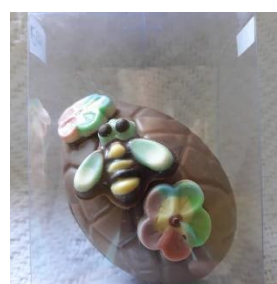

30	Chunky Bunny with carrot	small	8.00 cm	30.00
31	Flopsy Bunny	small	8.00 cm	30.00
32	Chunky Crouching Bunny	med	10 cm	40.00

Extra eggs, bunnies or chocolate novelties of your choice may be added to the items above. The price will change according to the clients' additions.

DIABETIC EASTER EGGS AND NOVELTIES TO ORDER – sweetened with Maltitol. Available in Milk and Dark de Luxe Belgian chocolate.

View our novelty chocolates on Facebook [.com/chocsensehilton](https://www.facebook.com/chocsensehilton) or www.chocolatesensationshilton.wordpress.com

whatsapp: 071 684 8026 or 076 385 2291

Email: chocsensations@gmail.com