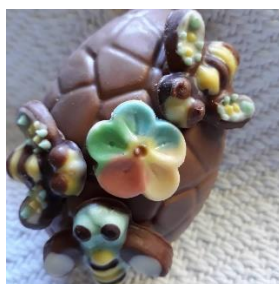

30	Chunky Bunny with carrot	small	8.00 cm	30.00
31	Flopsy Bunny	small	8.00 cm	30.00
32	Chunky Crouching Bunny	med	10 cm	40.00

Extra eggs, bunnies or chocolate novelties of your choice may be added to the items above. The price will change according to the clients' additions.

DIABETIC EASTER EGGS AND NOVELTIES TO ORDER – sweetened with Maltitol. Available in Milk and Dark de Luxe Belgian chocolate.

View our novelty chocolates on Facebook [.com/chocsensehilton](https://www.facebook.com/chocsensehilton) or www.chocolatesensationshilton.wordpress.com

whatsapp: 071 684 8026 or 076 385 2291

Email: chocsensations@gmail.com