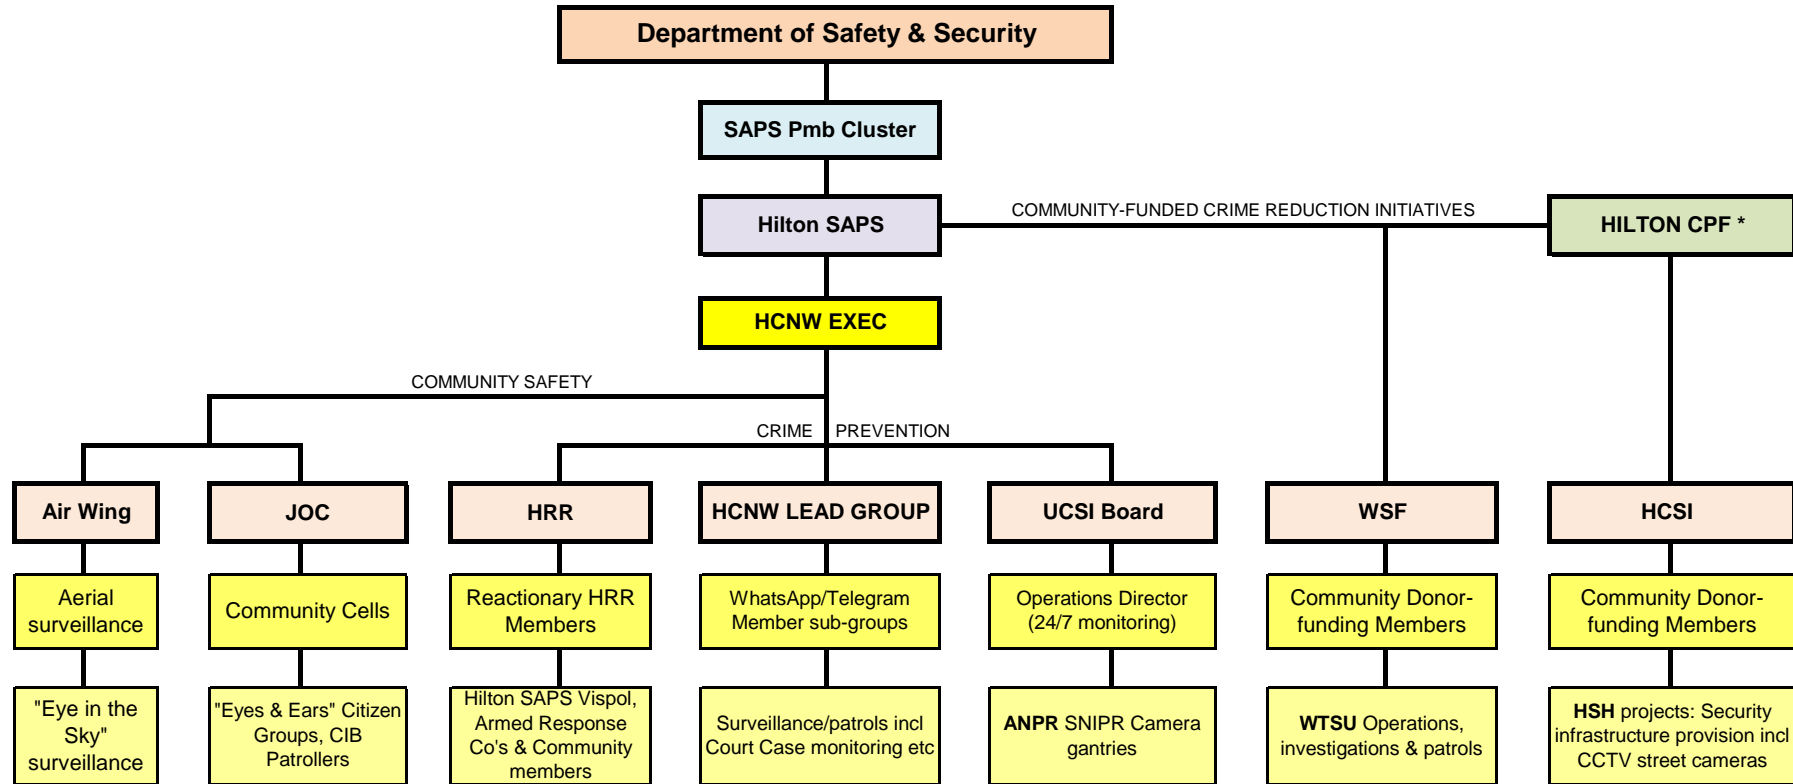

HILTON'S COMMUNITY-BASED SAFETY & SECURITY NETWORK: CURRENT STRUCTURE

* THE HCPF IS A SEPARATE LEGAL BODY WHICH INTERACTS WITH THE HILTON SAPS ON BEHALF OF THE COMMUNITY.

ABBREVIATIONS:

SAPS: SOUTH AFRICAN POLICE SERVICE; **CPF:** COMMUNITY POLICE FORUM; **HCNW:** HILTON COMMUNITY NEIGHBOURHOOD WATCH
JOC: JOINT OPERATIONAL CENTRE; **HRR:** HILTON RAPID RESPONSE; **UCSI:** UMNGENI COMMUNITY SAFETY INITIATIVE; **WSF:** WINTERSKLOOF SECTOR FORUM;
HCSI: HILTON COMMUNITY SECURITY INITIATIVE; **CIB:** "COMMUNITY IN BLUE" PATROLLERS; **ANPR:** AUTOMATIC NUMBER PLATE RECOGNITION; **SNIPR:** Technology Trademark Name;
WTSU: WINTERSKLOOF TACTICAL SURVEILLANCE UNIT; **HSH:** HILTON STREET HAWKS.